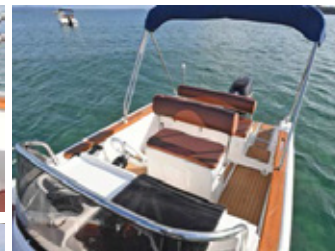

STANDARD ACCESSORIES

White hull	PVC fuel tank with gauge
Bow step plate	Steering wheel with monocabable linkage
Upholstery	
Stove and sink	
Shower	

OPTIONS

Compass	Colored hull
Built-in "RITCHIE" compass	Stereo
Full flex teak	Stereo (BOSS MARINE)
Complete Sea Deck	Colored band
Shore power	Luxury upholstery
Inverter	Console cover
LED light	Boat cover
Porthole	Aluminum bimini
Deck hatch	Stainless steel bimini
Rod holder	Hydraulic system
Double rollbar in "Ulisse" stainless steel	Horn
	Electric anchor winch
	Chemical toilet

Longueur	6,50 m / 21' - 4"
Largeur maximum	2,33 m / 7' - 7"
Max. HP	150 HP
Longueur du pied	L
Poids sans moteur	800 kg / 1,763 lbs
Equipage	8
Matériel	Fibre de verre
Homologation	C.E.C
Motorisation	Hors-bord

ÉQUIPEMENTS INCLUS

Coque blanc	Réservoir carburant en PVC avec jauge
Delphinrière	Volant avec timonerie monocabable
Sellerie	
Cusinière et évier	
Douche	

OPTIONS

Compas	Coque colorée
Compas "RITCHIE" encastrable	Stéréo
Flex teack complet	Stéréo (BOSS MARINE)
Sea Deck complet	Bande colorée
Prise de quai	Sellerie de luxe
Inverter	Taud de console
Feu LED	Taud bateau
Hublot	Bimini en aluminium
Panneau de pont	Bimini en Inox
Porte cannes	Timonerie hydraulique
Double rollbar en inox "Ulisse"	Klaxon
	Guindeau électrique
	WC Chimique

AQ-WA21

Walk Around Sport Infinity